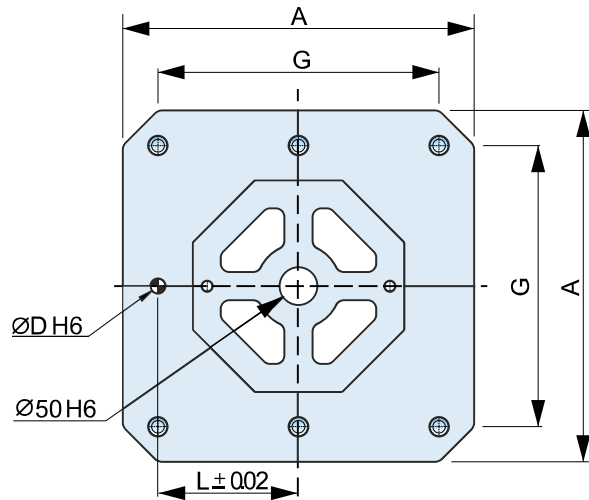

BU41210- Octagonal Tombstone with plain surface

- ▶ Cast iron grade-300
- ▶ Suitable for pallets according to different standards.
- ▶ Customized sizes and material are available on request.

Part No.	A	B	C	D	D1	F	G	H	K	L
BU41210_400_400_500	400	500	251	20	M16	55	320	50	103	150
BU41210_400_400_650	400	650	251	20	M16	55	320	50	103	150
BU41210_500_500_600	500	600	301	20	M16	75	400	50	124	200
BU41210_500_500_750	500	750	301	20	M16	75	400	50	124	200
BU41210_630_630_700	630	700	351	25	M16	100	500	50	145	200
BU41210_630_630_850	630	850	351	25	M16	100	500	50	145	200
BU41210_800_800_800	800	800	501	25	M16	135	640	50	207	300
BU41210_800_800_1000	800	1000	501	25	M16	135	640	50	207	300