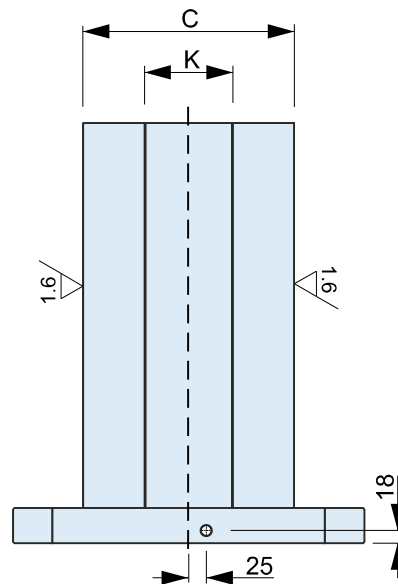

BU41210- Octagonal Tombstone with plain surface

- ▶ Cast iron grade-300
- ▶ Suitable for pallets according to different standards.
- ▶ Customized sizes and material are available on request.

Part No.	A	B	C	D	D1	F	G	H	K	L
BU41210_400_400_500	400	500	251	20	M16	55	320	50	103	150
BU41210_400_400_650	400	650	251	20	M16	55	320	50	103	150
BU41210_500_500_600	500	600	301	20	M16	75	400	50	124	200
BU41210_500_500_750	500	750	301	20	M16	75	400	50	124	200
BU41210_630_630_700	630	700	351	25	M16	100	500	50	145	200
BU41210_630_630_850	630	850	351	25	M16	100	500	50	145	200
BU41210_800_800_800	800	800	501	25	M16	135	640	50	207	300
BU41210_800_800_1000	800	1000	501	25	M16	135	640	50	207	300