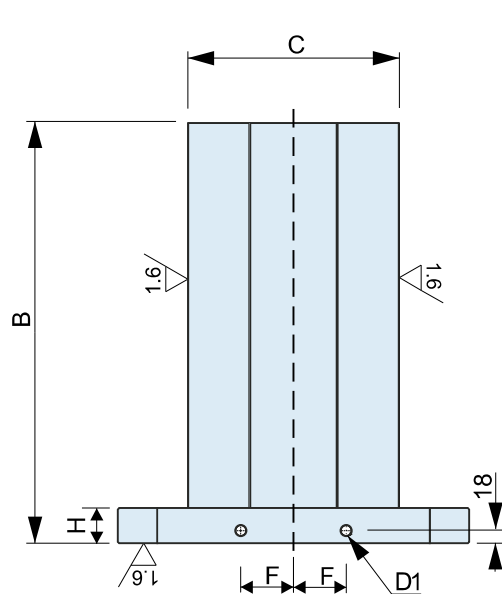

BU41210- Octagonal Tombstone with plain surface

- ▶ Cast iron grade-300
- ▶ Suitable for pallets according to different standards.
- ▶ Customized sizes and material are available on request.

Part No.	A	B	C	D	D1	F	G	H	K	L
BU41210_400_400_500	400	500	251	20	M16	55	320	50	103	150
BU41210_400_400_650	400	650	251	20	M16	55	320	50	103	150
BU41210_500_500_600	500	600	301	20	M16	75	400	50	124	200
BU41210_500_500_750	500	750	301	20	M16	75	400	50	124	200
BU41210_630_630_700	630	700	351	25	M16	100	500	50	145	200
BU41210_630_630_850	630	850	351	25	M16	100	500	50	145	200
BU41210_800_800_800	800	800	501	25	M16	135	640	50	207	300
BU41210_800_800_1000	800	1000	501	25	M16	135	640	50	207	300