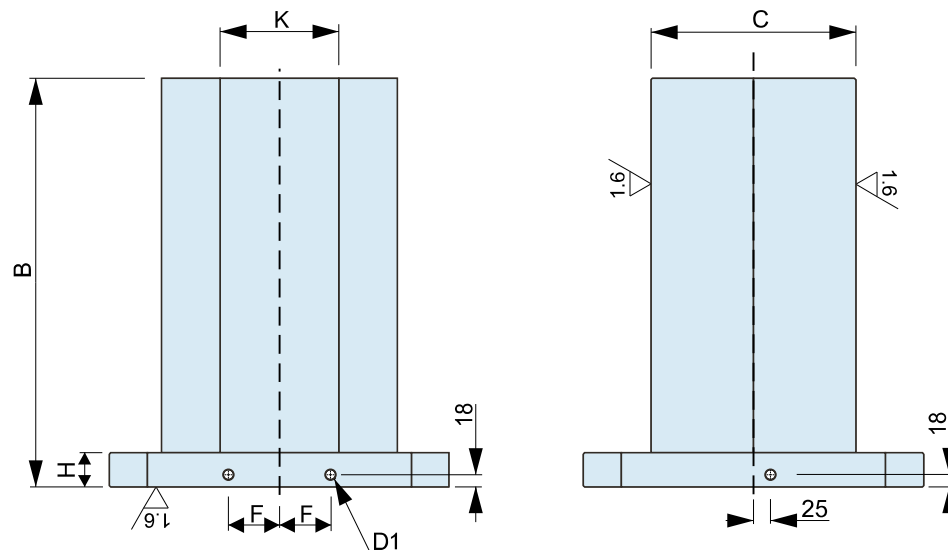

BU41190- Hexagonal Tombstone with Plain Surface

- ▶ Cast iron grade-300
- ▶ Suitable for pallets according to different standards.
- ▶ Customized sizes and material are available on request.

Part No.	A	B	C	D	D1	F	G	H	K	L
BU41190_400_400_500	400	500	251	20	M16	55	320	50	144	150
BU41190_400_400_650	400	650	251	20	M16	55	320	50	144	150
BU41190_500_500_600	500	600	301	20	M16	75	400	50	173	200
BU41190_500_500_750	500	750	301	20	M16	75	400	50	173	200
BU41190_630_630_700	630	700	351	25	M16	100	500	50	202	200
BU41190_630_630_850	630	850	351	25	M16	100	500	50	202	200
BU41190_800_800_800	800	800	501	25	M16	135	640	50	289	300
BU41190_800_800_1000	800	1000	501	25	M16	135	640	50	289	300