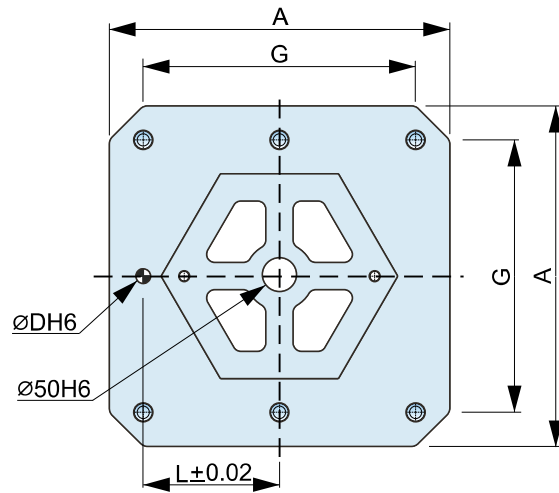

BU41190- Hexagonal Tombstone with Plain Surface

- ▶ Cast iron grade-300
- ▶ Suitable for pallets according to different standards.
- ▶ Customized sizes and material are available on request.

Part No.	A	B	C	D	D1	F	G	H	K	L
BU41190_400_400_500	400	500	251	20	M16	55	320	50	144	150
BU41190_400_400_650	400	650	251	20	M16	55	320	50	144	150
BU41190_500_500_600	500	600	301	20	M16	75	400	50	173	200
BU41190_500_500_750	500	750	301	20	M16	75	400	50	173	200
BU41190_630_630_700	630	700	351	25	M16	100	500	50	202	200
BU41190_630_630_850	630	850	351	25	M16	100	500	50	202	200
BU41190_800_800_800	800	800	501	25	M16	135	640	50	289	300
BU41190_800_800_1000	800	1000	501	25	M16	135	640	50	289	300