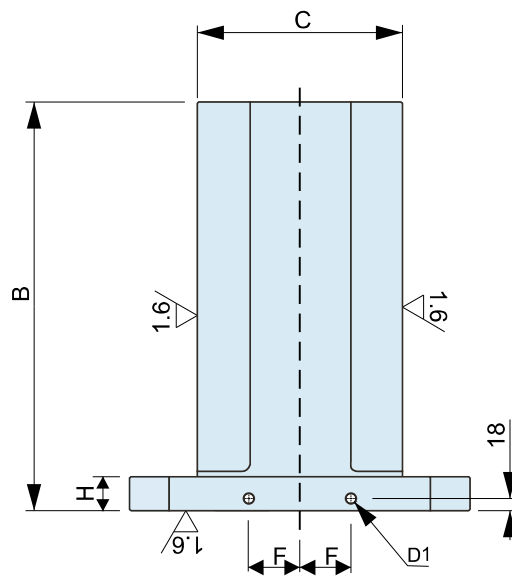

BU41170- Cross Tombstone with Plain Surface

- ▶ Cast iron grade-300
- ▶ Suitable for pallets according to different standards.
- ▶ Customized sizes and material are available on request.

Part No.	A	B	C	D	D1	F	G	H	K	L
BU41170_400_400_500	400	500	251	20	M16	55	320	50	125	150
BU41170_400_400_650	400	650	251	20	M16	55	320	50	125	150
BU41170_500_500_600	500	600	301	20	M16	75	400	50	150	200
BU41170_500_500_750	500	750	301	20	M16	75	400	50	150	200
BU41170_630_630_700	630	700	351	25	M16	100	500	50	200	200
BU41170_630_630_850	630	850	351	25	M16	100	500	50	200	200
BU41170_800_800_800	800	800	501	25	M16	135	640	50	300	300
BU41170_800_800_1000	800	1000	501	25	M16	135	640	50	300	300