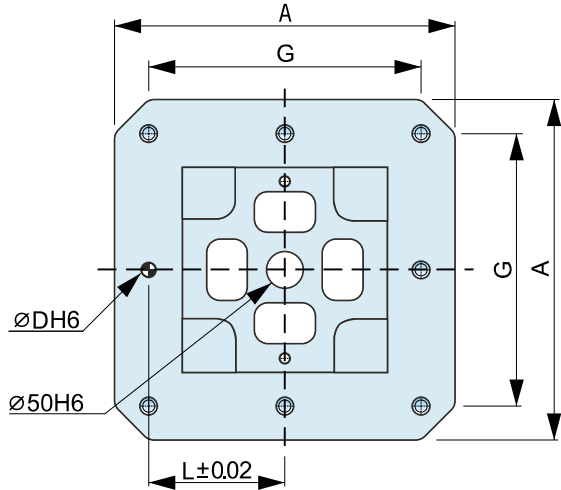

BU41170- Cross Tombstone with Plain Surface

- ▶ Cast iron grade-300
- ▶ Suitable for pallets according to different standards.
- ▶ Customized sizes and material are available on request.

Part No.	A	B	C	D	D1	F	G	H	K	L
BU41170_400_400_500	400	500	251	20	M16	55	320	50	125	150
BU41170_400_400_650	400	650	251	20	M16	55	320	50	125	150
BU41170_500_500_600	500	600	301	20	M16	75	400	50	150	200
BU41170_500_500_750	500	750	301	20	M16	75	400	50	150	200
BU41170_630_630_700	630	700	351	25	M16	100	500	50	200	200
BU41170_630_630_850	630	850	351	25	M16	100	500	50	200	200
BU41170_800_800_800	800	800	501	25	M16	135	640	50	300	300
BU41170_800_800_1000	800	1000	501	25	M16	135	640	50	300	300