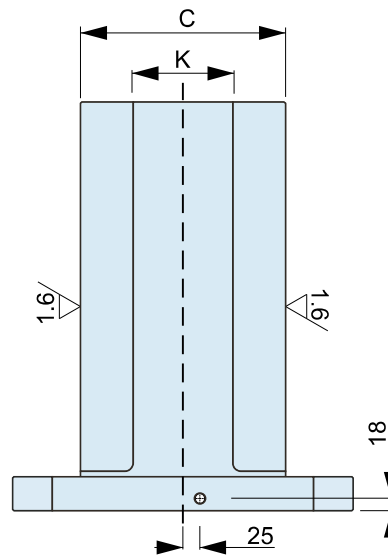

BU41170- Cross Tombstone with Plain Surface

- ▶ Cast iron grade-300
- ▶ Suitable for pallets according to different standards.
- ▶ Customized sizes and material are available on request.

Part No.	A	B	C	D	D1	F	G	H	K	L
BU41170_400_400_500	400	500	251	20	M16	55	320	50	125	150
BU41170_400_400_650	400	650	251	20	M16	55	320	50	125	150
BU41170_500_500_600	500	600	301	20	M16	75	400	50	150	200
BU41170_500_500_750	500	750	301	20	M16	75	400	50	150	200
BU41170_630_630_700	630	700	351	25	M16	100	500	50	200	200
BU41170_630_630_850	630	850	351	25	M16	100	500	50	200	200
BU41170_800_800_800	800	800	501	25	M16	135	640	50	300	300
BU41170_800_800_1000	800	1000	501	25	M16	135	640	50	300	300