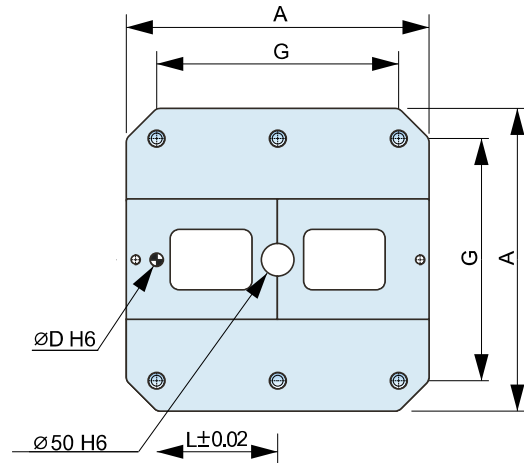

BU41140- Double Angle Tombstone with Plain Surface

- ▶ Cast iron grade-300
- ▶ Suitable for pallets according to different standards.
- ▶ Customized sizes and material are available on request.

Part No.	A	B	C	D	D1	E	F	G	H	L
BU41140_300_300_500	300	500	81	20	M12	300	40	250	50	100
BU41140_400_400_500	400	500	151	20	M16	400	55	320	50	150
BU41140_400_400_650	400	650	151	20	M16	400	55	320	50	150
BU41140_500_500_600	500	600	201	20	M16	500	75	400	50	200
BU41140_500_500_750	500	750	201	20	M16	500	75	400	50	200
BU41140_630_630_700	630	700	251	25	M16	630	100	500	50	200
BU41140_630_630_850	630	850	251	25	M16	630	100	500	50	200
BU41140_800_800_800	800	800	301	25	M16	800	135	640	50	300
BU41140_800_800_1000	800	1000	301	25	M16	800	135	640	50	300
BU41140_1000_1000_1000	1000	1000	351	25	M16	1000	165	800	55	400
BU41140_1000_1000_1250	1000	1250	351	25	M16	1000	165	800	55	400