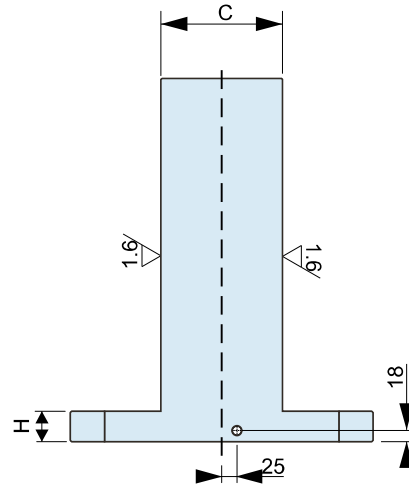

BU41140- Double Angle Tombstone with Plain Surface

- ▶ Cast iron grade-300
- ▶ Suitable for pallets according to different standards.
- ▶ Customized sizes and material are available on request.

Part No.	A	B	C	D	D1	E	F	G	H	L
BU41140_300_300_500	300	500	81	20	M12	300	40	250	50	100
BU41140_400_400_500	400	500	151	20	M16	400	55	320	50	150
BU41140_400_400_650	400	650	151	20	M16	400	55	320	50	150
BU41140_500_500_600	500	600	201	20	M16	500	75	400	50	200
BU41140_500_500_750	500	750	201	20	M16	500	75	400	50	200
BU41140_630_630_700	630	700	251	25	M16	630	100	500	50	200
BU41140_630_630_850	630	850	251	25	M16	630	100	500	50	200
BU41140_800_800_800	800	800	301	25	M16	800	135	640	50	300
BU41140_800_800_1000	800	1000	301	25	M16	800	135	640	50	300
BU41140_1000_1000_1000	1000	1000	351	25	M16	1000	165	800	55	400
BU41140_1000_1000_1250	1000	1250	351	25	M16	1000	165	800	55	400