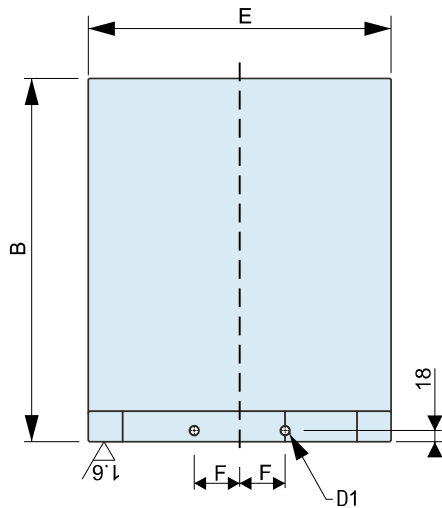

BU41140- Double Angle Tombstone with Plain Surface

- ▶ Cast iron grade-300
- ▶ Suitable for pallets according to different standards.
- ▶ Customized sizes and material are available on request.

Part No.	A	B	C	D	D1	E	F	G	H	L
BU41140_300_300_500	300	500	81	20	M12	300	40	250	50	100
BU41140_400_400_500	400	500	151	20	M16	400	55	320	50	150
BU41140_400_400_650	400	650	151	20	M16	400	55	320	50	150
BU41140_500_500_600	500	600	201	20	M16	500	75	400	50	200
BU41140_500_500_750	500	750	201	20	M16	500	75	400	50	200
BU41140_630_630_700	630	700	251	25	M16	630	100	500	50	200
BU41140_630_630_850	630	850	251	25	M16	630	100	500	50	200
BU41140_800_800_800	800	800	301	25	M16	800	135	640	50	300
BU41140_800_800_1000	800	1000	301	25	M16	800	135	640	50	300
BU41140_1000_1000_1000	1000	1000	351	25	M16	1000	165	800	55	400
BU41140_1000_1000_1250	1000	1250	351	25	M16	1000	165	800	55	400