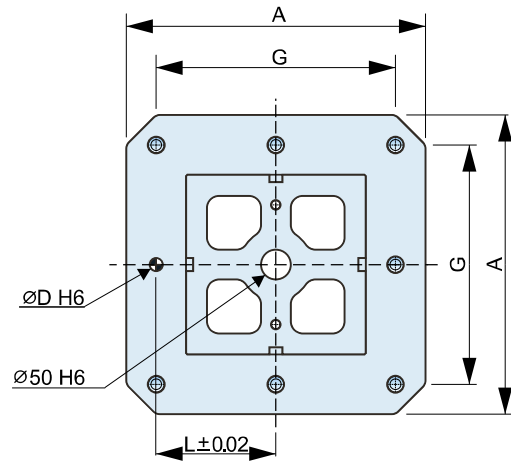

BU41130 –Cube tombstone with T-slots

- ▶ Cast iron grade-300
- ▶ Suitable for pallets according to different standards.
- ▶ Available in 14mm or 18mm T-slot size.
- ▶ Customized sizes and material are available on request.

| Part No. | A | B | C | D | D1 | F | G | H | L | M | K |
|------------------------|------|------|-----|----|-----|-----|-----|----|-----|------|-----|
| BU41130_400_400_500 | 400 | 500 | 250 | 20 | M16 | 55 | 320 | 50 | 150 | 450 | 100 |
| BU41130_400_400_650 | 400 | 650 | | 20 | M16 | 55 | 320 | 50 | 150 | 550 | 100 |
| BU41130_500_500_600 | 500 | 600 | 300 | 20 | M16 | 75 | 400 | 50 | 200 | 550 | 100 |
| BU41130_500_500_750 | 500 | 750 | | 20 | M16 | 75 | 400 | 50 | 200 | 650 | 100 |
| BU41130_630_630_700 | 630 | 700 | 350 | 25 | M16 | 100 | 500 | 50 | 200 | 650 | 125 |
| BU41130_630_630_850 | 630 | 850 | | 25 | M16 | 100 | 500 | 50 | 200 | 775 | 125 |
| BU41130_800_800_800 | 800 | 800 | 500 | 25 | M16 | 135 | 640 | 50 | 300 | 750 | 150 |
| BU41130_800_800_1000 | 800 | 1000 | | 25 | M16 | 135 | 640 | 50 | 300 | 900 | 150 |
| BU41130_1000_1000_1000 | 1000 | 1000 | 600 | 25 | M16 | 165 | 800 | 55 | 400 | 950 | 160 |
| BU41130_1000_1000_1250 | 1000 | 1250 | | 25 | M16 | 165 | 800 | 55 | 400 | 1110 | 160 |