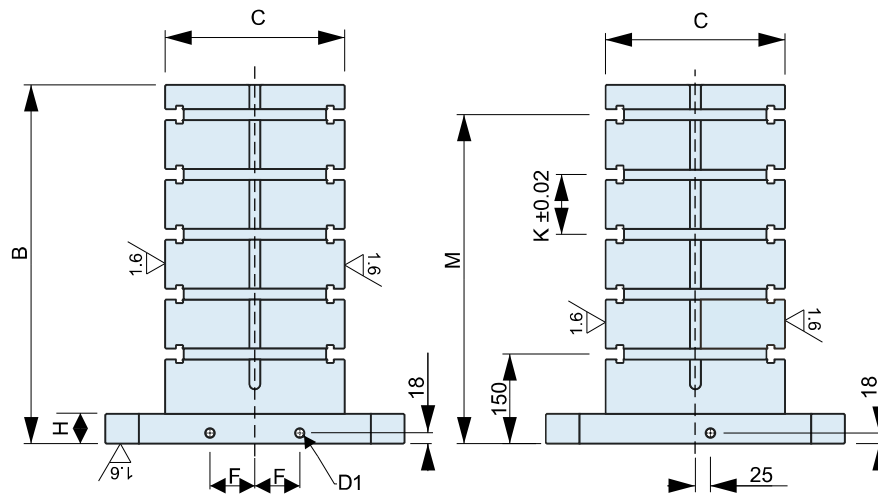

BU41130 –Cube tombstone with T-slots

- ▶ Cast iron grade-300
- ▶ Suitable for pallets according to different standards.
- ▶ Available in 14mm or 18mm T-slot size.
- ▶ Customized sizes and material are available on request.

| Part No. | A | B | C | D | D1 | F | G | H | L | M | K |
|------------------------|------|------|-----|----|-----|-----|-----|----|-----|------|-----|
| BU41130_400_400_500 | 400 | 500 | 250 | 20 | M16 | 55 | 320 | 50 | 150 | 450 | 100 |
| BU41130_400_400_650 | 400 | 650 | | 20 | M16 | 55 | 320 | 50 | 150 | 550 | 100 |
| BU41130_500_500_600 | 500 | 600 | 300 | 20 | M16 | 75 | 400 | 50 | 200 | 550 | 100 |
| BU41130_500_500_750 | 500 | 750 | | 20 | M16 | 75 | 400 | 50 | 200 | 650 | 100 |
| BU41130_630_630_700 | 630 | 700 | 350 | 25 | M16 | 100 | 500 | 50 | 200 | 650 | 125 |
| BU41130_630_630_850 | 630 | 850 | | 25 | M16 | 100 | 500 | 50 | 200 | 775 | 125 |
| BU41130_800_800_800 | 800 | 800 | 500 | 25 | M16 | 135 | 640 | 50 | 300 | 750 | 150 |
| BU41130_800_800_1000 | 800 | 1000 | | 25 | M16 | 135 | 640 | 50 | 300 | 900 | 150 |
| BU41130_1000_1000_1000 | 1000 | 1000 | 600 | 25 | M16 | 165 | 800 | 55 | 400 | 950 | 160 |
| BU41130_1000_1000_1250 | 1000 | 1250 | | 25 | M16 | 165 | 800 | 55 | 400 | 1110 | 160 |