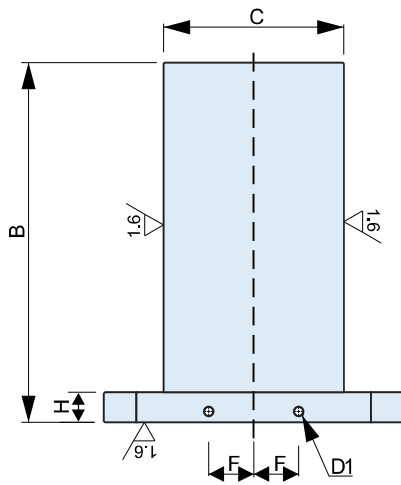

BU41110- Cube Tombstone with plain surface

- ▶ Cast iron grade-300
- ▶ Suitable for pallets according to different standards.
- ▶ Customized sizes and material are available on request.

Part No.	A	B	C	D	D1	F	G	H	L
BU41110_300_300_500	300	500	151	20	M12	40	250	50	100
BU41110_400_400_500	400	500	251	20	M16	55	320	50	150
BU41110_400_400_650	400	650	251	20	M16	55	320	50	150
BU41110_500_500_600	500	600	301	20	M16	75	400	50	200
BU41110_500_500_750	500	750	301	20	M16	75	400	50	200
BU41110_630_630_700	630	700	351	25	M16	100	500	50	200
BU41110_630_630_850	630	850	351	25	M16	100	500	50	200
BU41110_800_800_800	800	800	501	25	M16	135	640	50	300
BU41110_800_800_1000	800	1000	501	25	M16	135	640	50	300
BU41110_1000_1000_1000	1000	1000	601	25	M16	165	800	55	400
BU41110_1000_1000_1250	1000	1250	601	25	M16	165	800	55	400