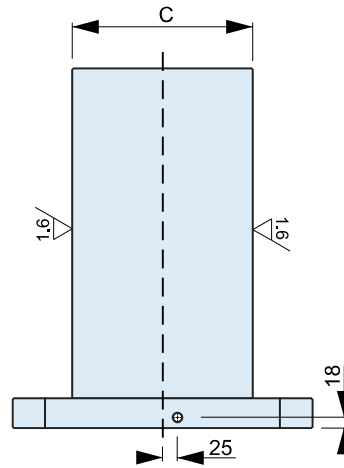

BU41110- Cube Tombstone with plain surface

- ▶ Cast iron grade-300
- ▶ Suitable for pallets according to different standards.
- ▶ Customized sizes and material are available on request.

Part No.	A	B	C	D	D1	F	G	H	L
BU41110_300_300_500	300	500	151	20	M12	40	250	50	100
BU41110_400_400_500	400	500	251	20	M16	55	320	50	150
BU41110_400_400_650	400	650	251	20	M16	55	320	50	150
BU41110_500_500_600	500	600	301	20	M16	75	400	50	200
BU41110_500_500_750	500	750	301	20	M16	75	400	50	200
BU41110_630_630_700	630	700	351	25	M16	100	500	50	200
BU41110_630_630_850	630	850	351	25	M16	100	500	50	200
BU41110_800_800_800	800	800	501	25	M16	135	640	50	300
BU41110_800_800_1000	800	1000	501	25	M16	135	640	50	300
BU41110_1000_1000_1000	1000	1000	601	25	M16	165	800	55	400
BU41110_1000_1000_1250	1000	1250	601	25	M16	165	800	55	400