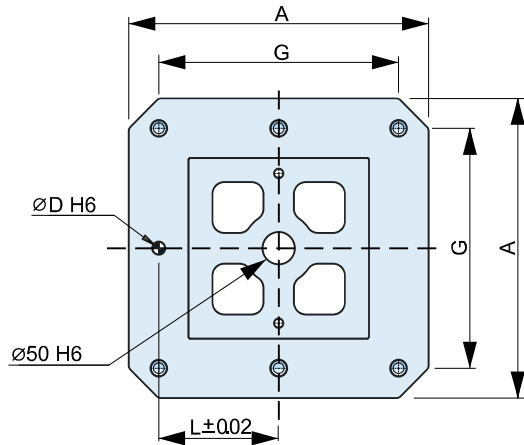

BU41110- Cube Tombstone with plain surface

- ▶ Cast iron grade-300
- ▶ Suitable for pallets according to different standards.
- ▶ Customized sizes and material are available on request.

Part No.	A	B	C	D	D1	F	G	H	L
BU41110_300_300_500	300	500	151	20	M12	40	250	50	100
BU41110_400_400_500	400	500	251	20	M16	55	320	50	150
BU41110_400_400_650	400	650	251	20	M16	55	320	50	150
BU41110_500_500_600	500	600	301	20	M16	75	400	50	200
BU41110_500_500_750	500	750	301	20	M16	75	400	50	200
BU41110_630_630_700	630	700	351	25	M16	100	500	50	200
BU41110_630_630_850	630	850	351	25	M16	100	500	50	200
BU41110_800_800_800	800	800	501	25	M16	135	640	50	300
BU41110_800_800_1000	800	1000	501	25	M16	135	640	50	300
BU41110_1000_1000_1000	1000	1000	601	25	M16	165	800	55	400
BU41110_1000_1000_1250	1000	1250	601	25	M16	165	800	55	400