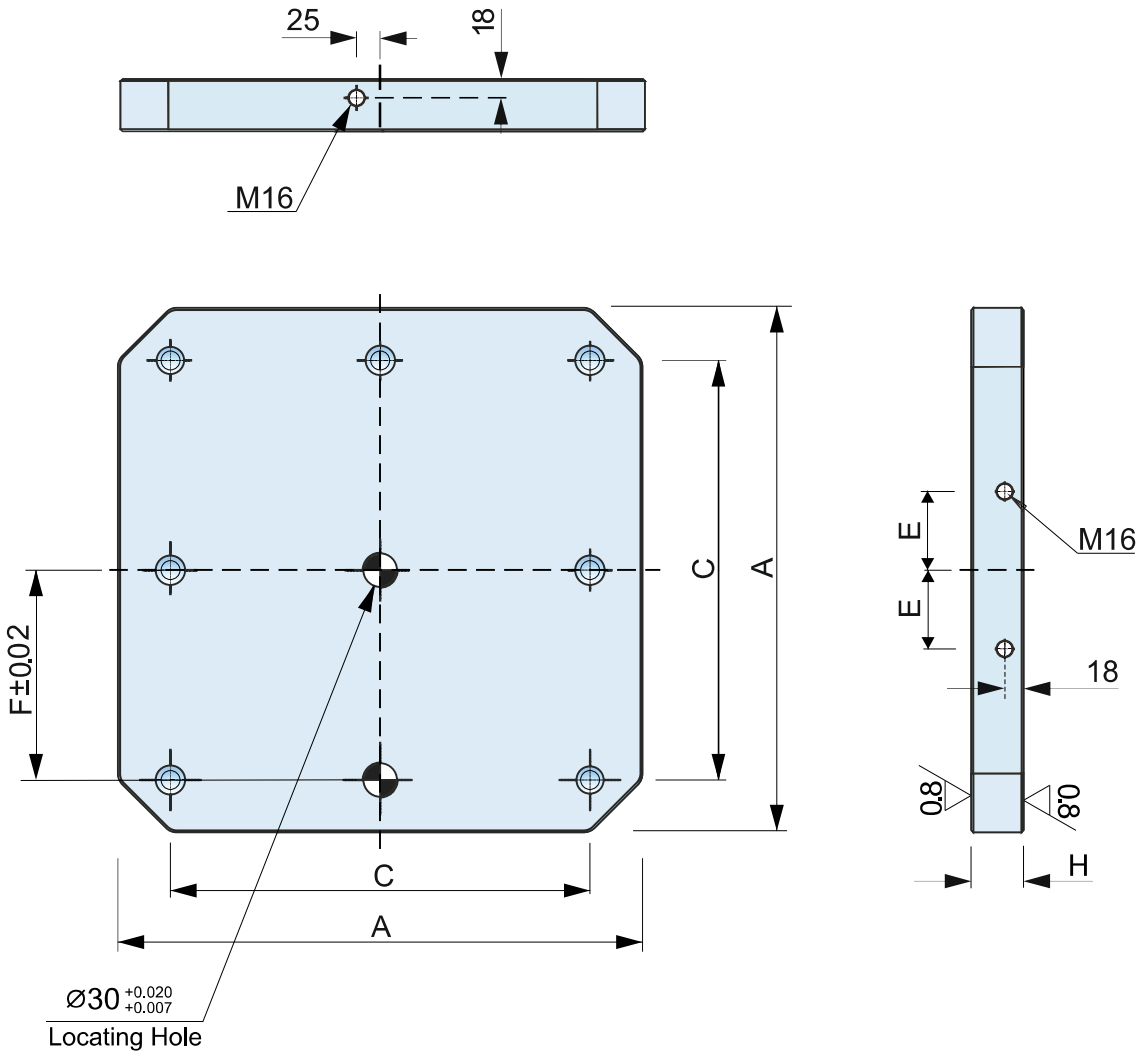

BU40140 – Subplate with plain surface

- ▶ Cast iron grade-300 / C45
- ▶ Both face ground, Plates mounting holes as per customer requirement.

Part No.	A	H	E	F
BU40140-400_400	400	50	55	150
BU40140-500_500	500	50	75	200
BU40140-630_630	630	50	100	200
BU40140-800_800	800	50	135	300