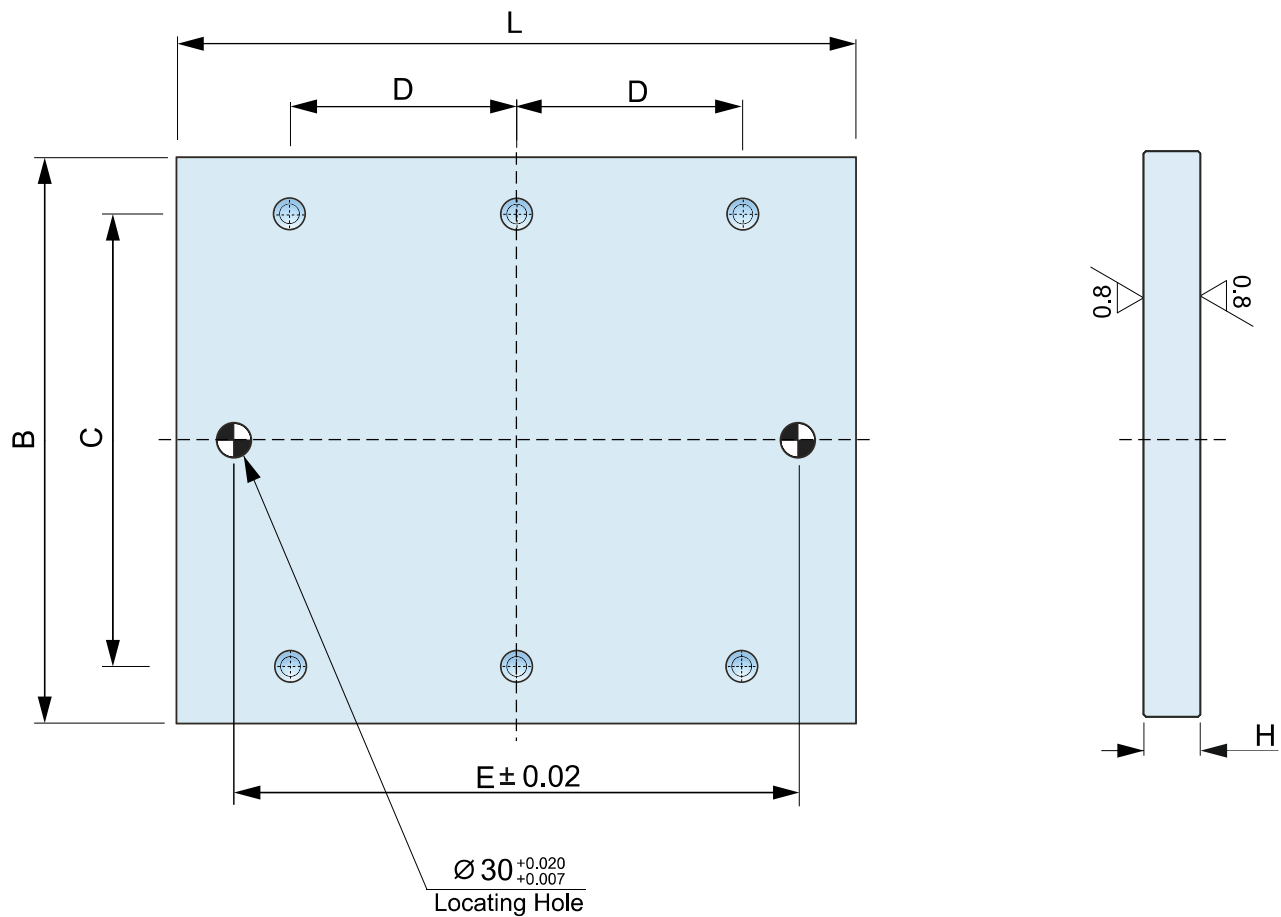

BU40110 – Baseplate with plain surface

- ▶ Cast iron grade-300 / C45
- ▶ Both face ground
- ▶ Plates mounting holes as per customer requirement.
- ▶ Customized sizes and material are available
- ▶ Size upto 5000mm*2800mm on request.

Part No.	L	B	H	E
BU40110-600_400	600	400	50	500
BU40110-600_500	600	500	50	500
BU40110-600_600	600	600	50	500
BU40110-800_400	800	400	50	700
BU40110-900_450	900	450	50	800
BU40110-1000_500	1000	500	50	900
BU40110-1200_600	1200	600	50	1100